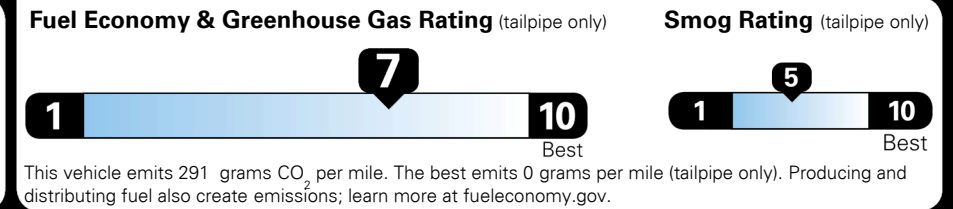

EPA DOT Fuel Economy and Environment

Gasoline Vehicle

Fuel Economy

31 MPG
 combined city/hwy

27 city 36 highway

3.2 gallons per 100 miles

Large Cars range from 14 to 111 MPG. The best vehicle rates 136 MPGe.

You save \$1,000
 in fuel costs over 5 years compared to the average new vehicle.

Annual fuel cost \$1,300

Actual results will vary for many reasons, including driving conditions and how you drive and maintain your vehicle. The average new vehicle gets 27 MPG and costs \$7,500 to fuel over 5 years. Cost estimates are based on 15,000 miles per year at \$ 2.70 per gallon. MPGe is miles per gasoline gallon equivalent. Vehicle emissions are a significant cause of climate change and smog.