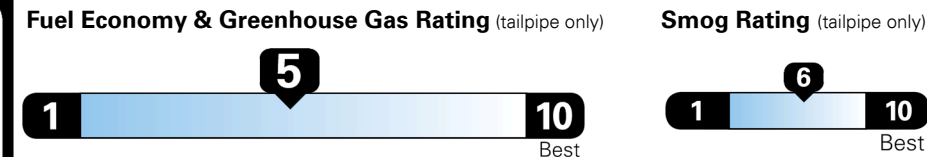

EPA DOT Fuel Economy and Environment

Gasoline Vehicle

Fuel Economy

23 MPG
combined city/hwy

21 MPG
city

26 MPG
highway

4.3 gallons per 100 miles

Small SUVs range from 18 to 34 MPG. The best vehicle rates 136 MPGe.

You spend $1,000
more in fuel costs over 5 years compared to the average new vehicle.

Annual fuel cost $1,600